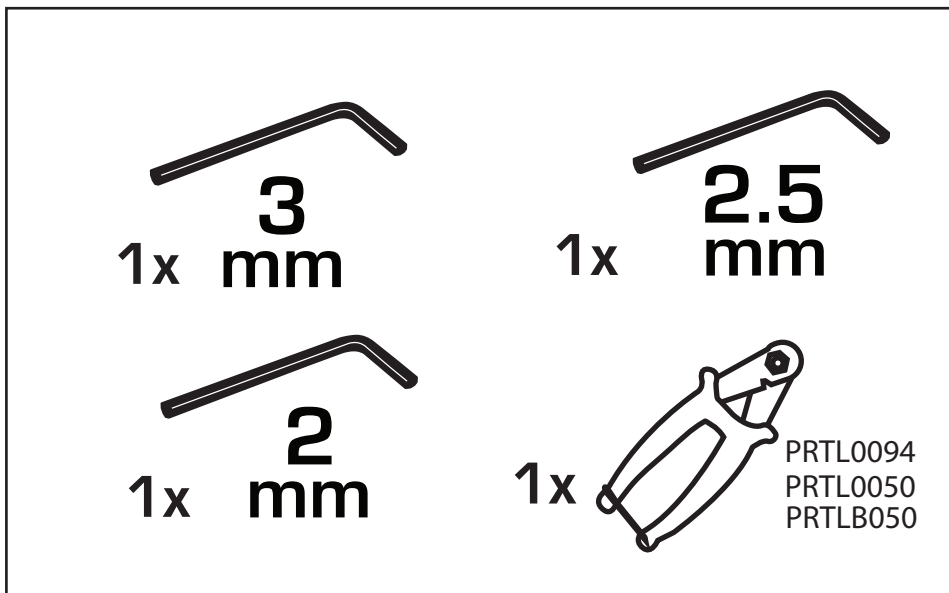

 **KORYAK**

PRO KORYAK
DROPPER SEATPOST
INSTALLATION

PRSI0040

PRO KORYAK LINE-UP

A. PRAC0211

B. PRAC0212

C.

D.