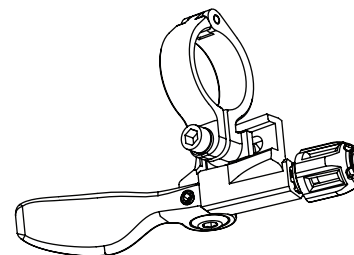

 **KORYAK**

PRO KORYAK
DROPPER SEATPOST
INSTALLATION

PRSI0040

PRO KORYAK LINE-UP

A. PRAC0211

B. PRAC0212

C.

D.