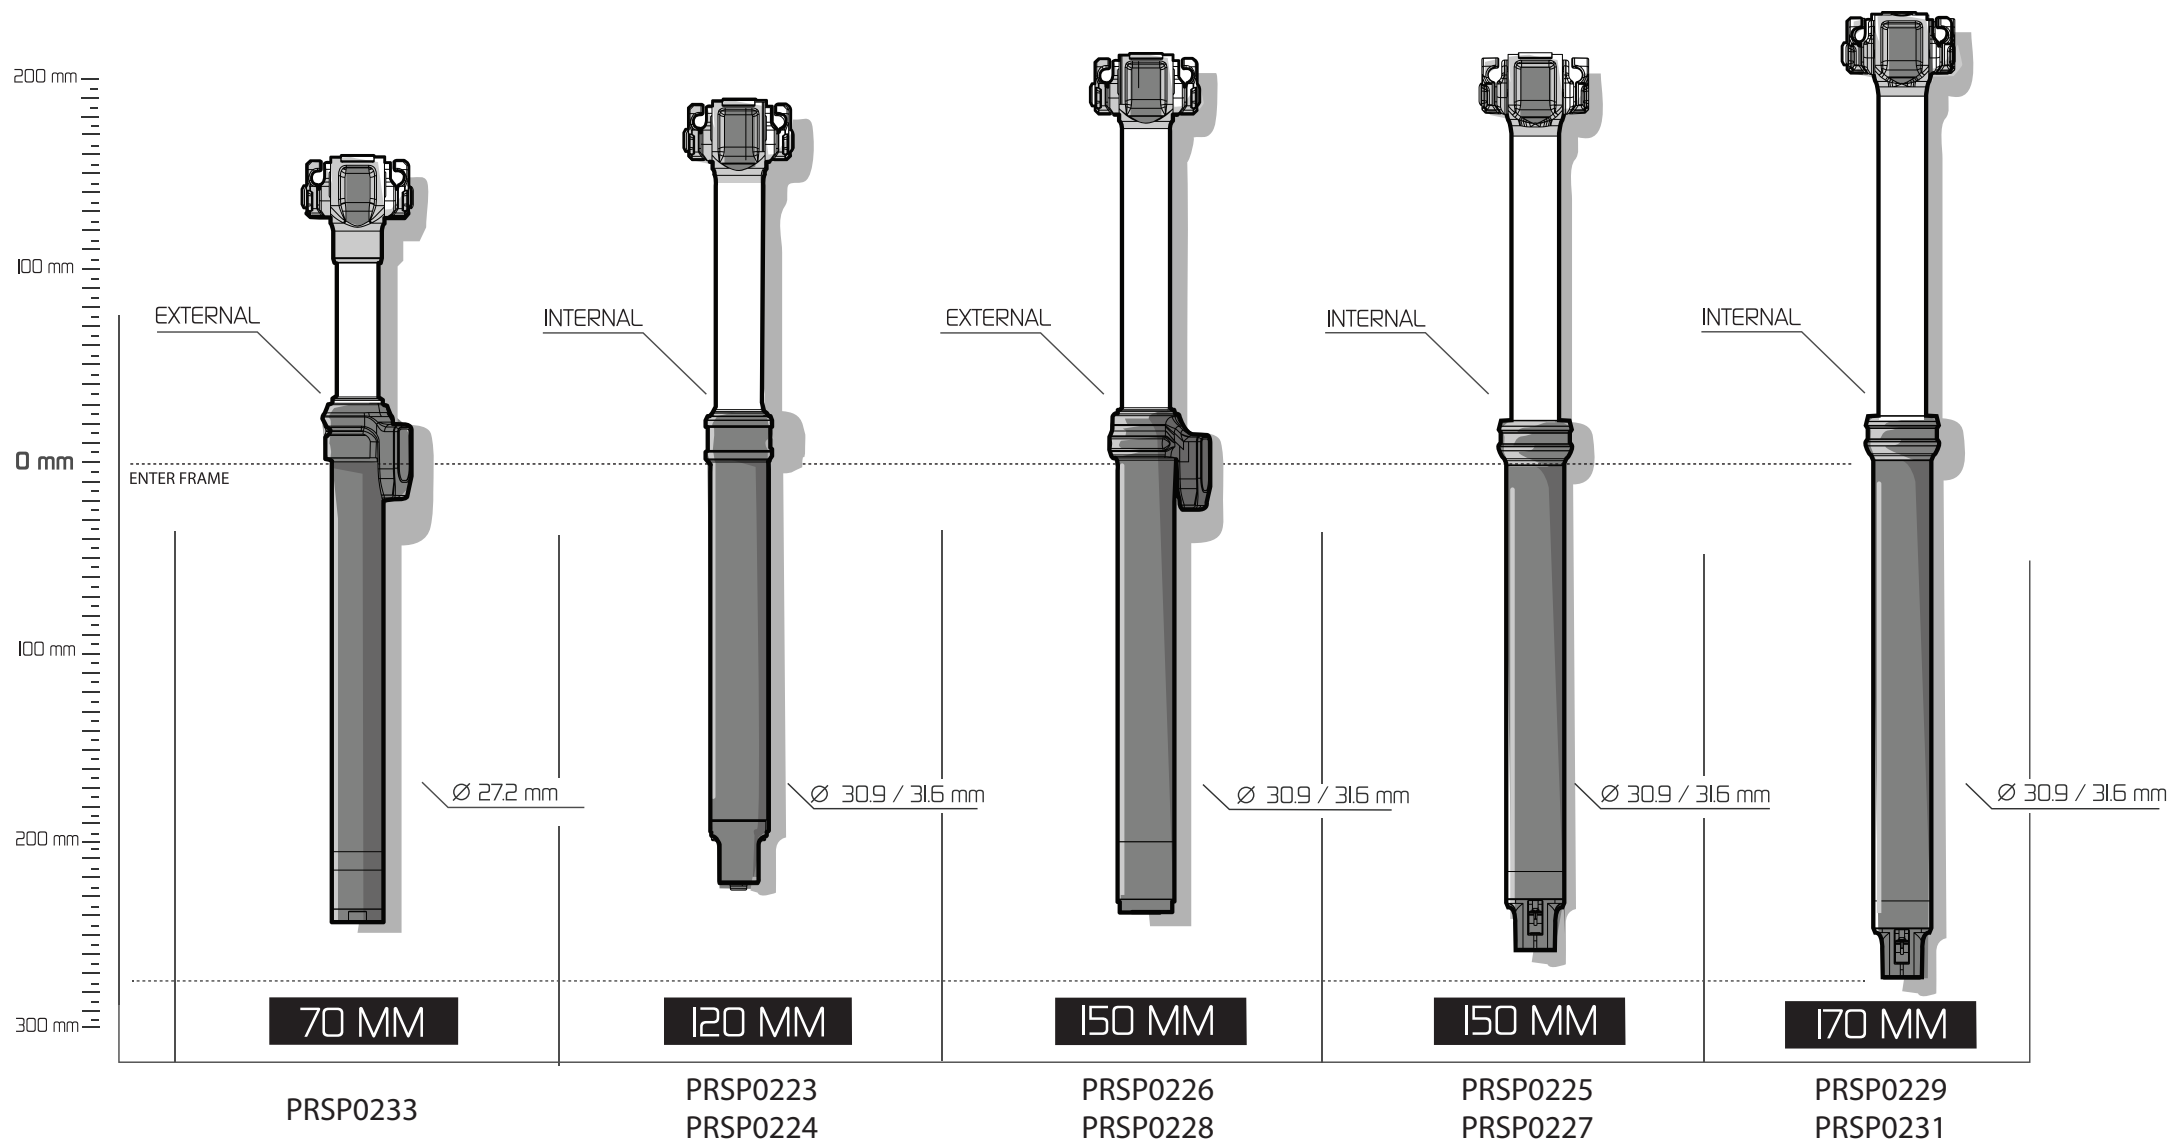

 **KORYAK**

PRO KORYAK
DROPPER SEATPOST
INSTALLATION

PRSI0040

PRO KORYAK LINE-UP

A. PRAC0211

B. PRAC0212

C.

D.