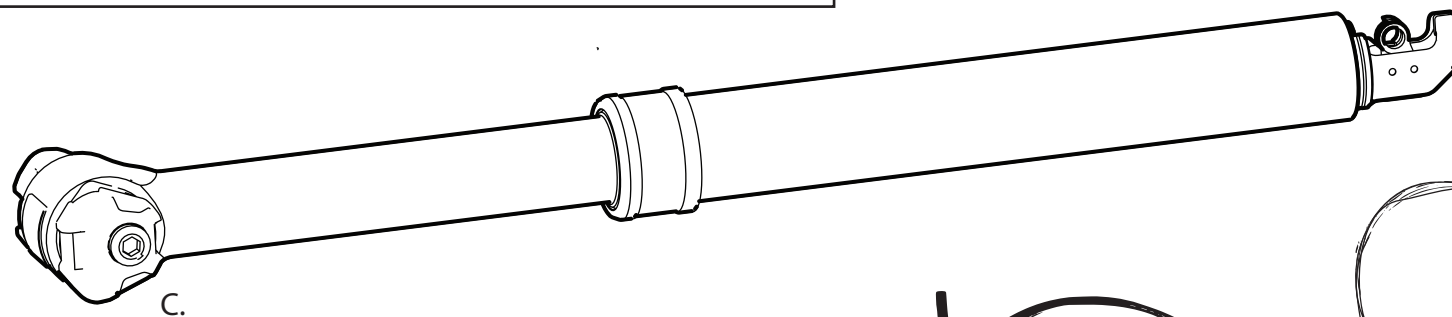

 **KORYAK**

PRO KORYAK
DROPPER SEATPOST
INSTALLATION

PRSI0040

PRO KORYAK LINE-UP

A. PRAC0211

B. PRAC0212

C.

D.