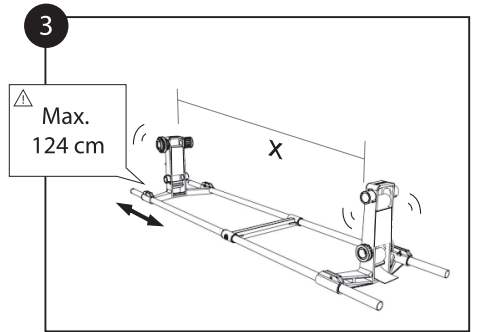

PRO Mega travel Bag  
INSTRUCTIONS  
PRSI0060

- A** Bike travel bag  

- C** Foam block (a)  
 x2
- E** Helmet /shoes bag  
 x 1
- G** Chain cover  
 x 1
- I**  x 4
- L** Chain  x 1
- B** Bike Bracket  
 x 1
- D** Foam block (b)  
 x1
  x3
- F** Frame pad  
 x 1
- H** Long rods  
 x 2
- K**  x 1
- L**  x 2
- HB** Short rods  
 x 4
- WB** Wheel rods  
 x 4