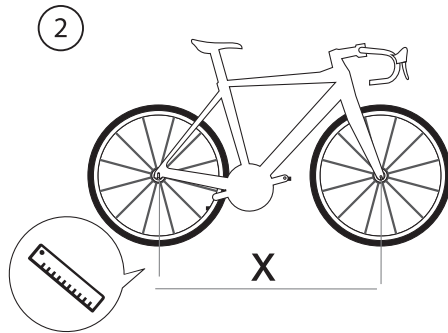

PRO Mega travel Bag  
INSTRUCTIONS  
PRSI0060

- A** Bike travel bag  

- C** Foam block (a)  
 x2
- E** Helmet /shoes bag  
 x 1
- G** Chain cover  
 x 1
- I**  x 4
- L** Chain  x 1
- B** Bike Bracket  
 x 1
- D** Foam block (b)  
 x1
  x3
- F** Frame pad  
 x 1
- H** Long rods  
 x 2
- K**  x 1
- L**  x 2
- HB** Short rods  
 x 4
- WB** Wheel rods  
 x 4

**FRONT-FORK**

**REAR-FORK**