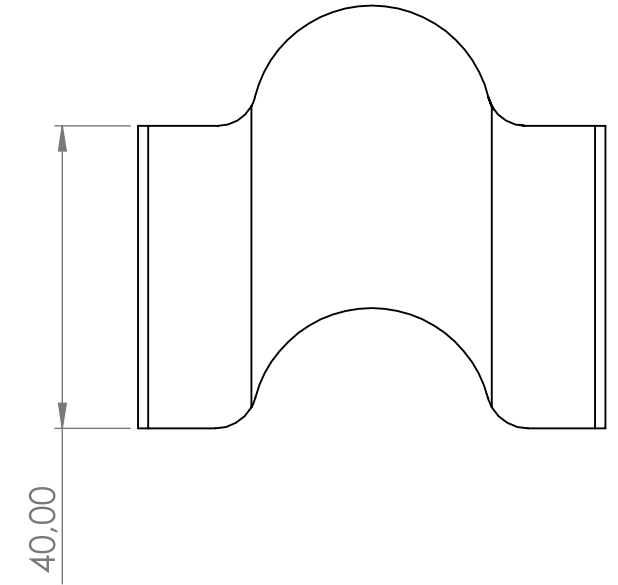

1x Armpad Right

12x Bolts

Missile Clip-on parts

2x Extension SKI 65deg

2x Extension S-Bend 30deg

2x Extension SKI 45deg

2x Extension TRI-Bend 20deg

Max/min Extension length

Max extension width

Exploded view installation

Spacers and bolt length

M5x25 M5x35 M5x45 M5x55 M5x65 M5x75 M5x85

Spacer (mm)	10	20	30	40	50	60	70
Bolt (mm)	25	35	35	55	65	75	85

WWW.PRO-BIKEGEAR.COM