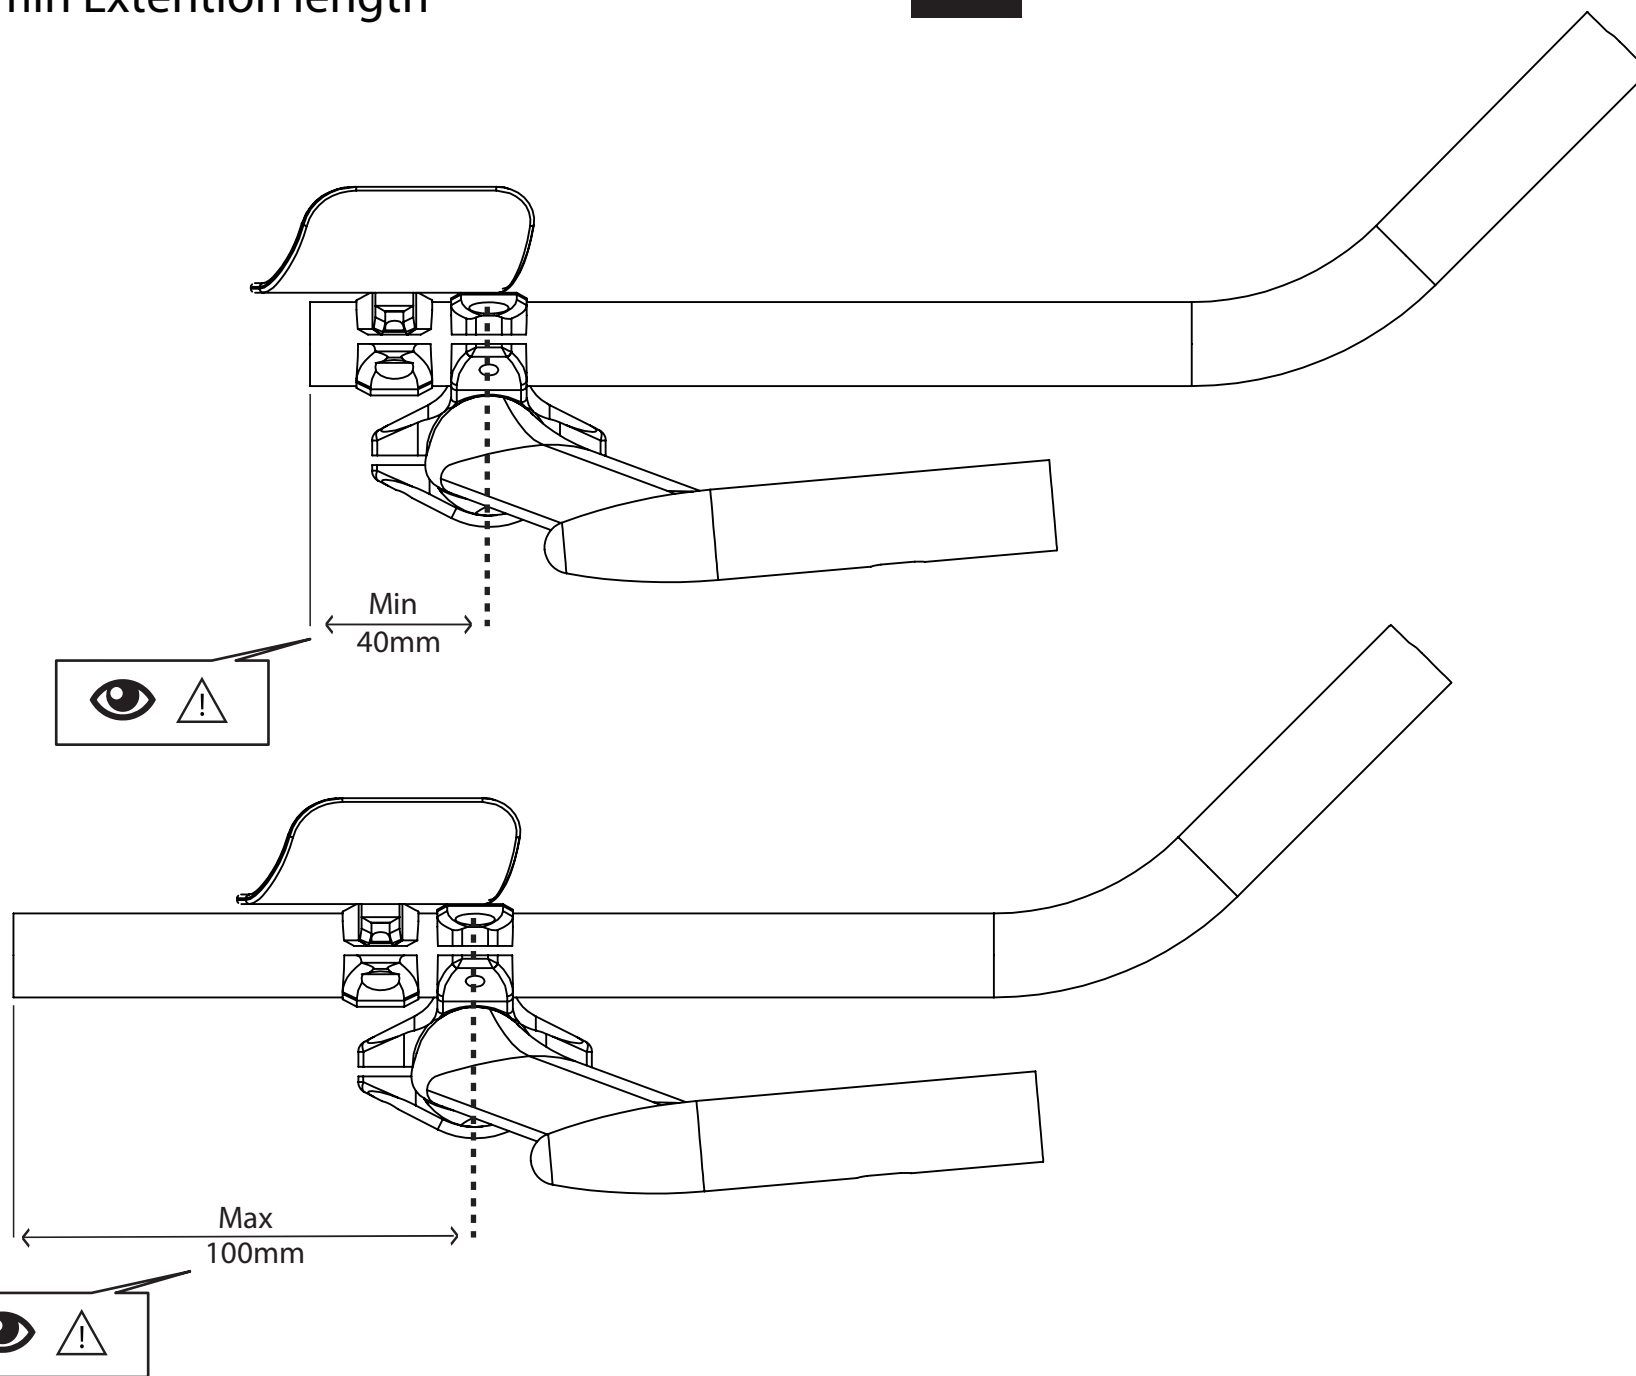

1x Armpad Right

12x Bolts

Missile Clip-on parts

2x Extension SKI 65deg

2x Extension S-Bend 30deg

2x Extension SKI 45deg

2x Extension TRI-Bend 20deg

Max/min Extension length

Max extension width

Exploded view installation

Spacers and bolt length

M5x25 M5x35 M5x45 M5x55 M5x65 M5x75 M5x85

Spacer (mm)	10	20	30	40	50	60	70
Bolt (mm)	25	35	35	55	65	75	85

WWW.PRO-BIKEGEAR.COM