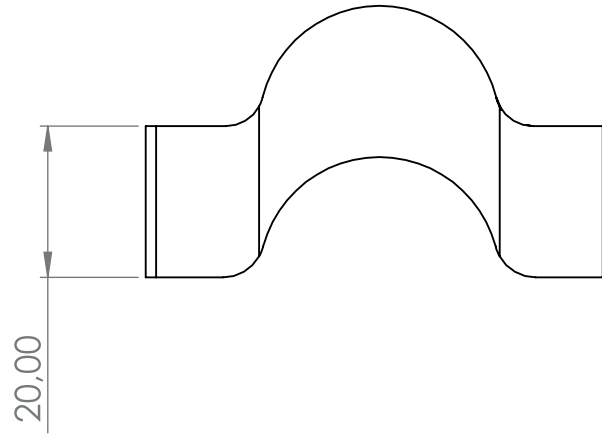

1x Armpad Right

12x Bolts

Missile Clip-on parts

2x Extension SKI 65deg

2x Extension S-Bend 30deg

2x Extension SKI 45deg

2x Extension TRI-Bend 20deg

Max/min Extension length

Max extension width

Exploded view installation

Spacers and bolt length

M5x25 M5x35 M5x45 M5x55 M5x65 M5x75 M5x85

Spacer (mm)	10	20	30	40	50	60	70
Bolt (mm)	25	35	35	55	65	75	85

WWW.PRO-BIKEGEAR.COM