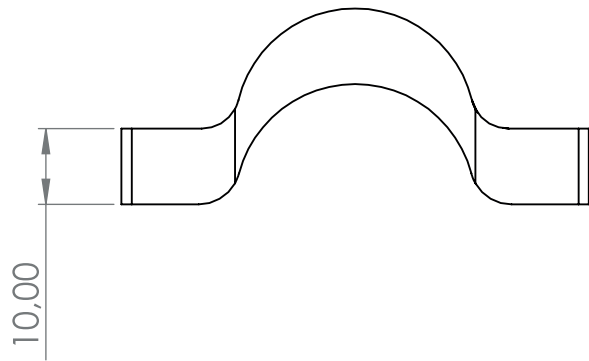

1x Armpad Right

12x Bolts

Missile Clip-on parts

2x Extension SKI 65deg

2x Extension S-Bend 30deg

2x Extension SKI 45deg

2x Extension TRI-Bend 20deg

Max/min Extension length

Max extension width

Exploded view installation

Spacers and bolt length

M5x25 M5x35 M5x45 M5x55 M5x65 M5x75 M5x85

Spacer (mm)	10	20	30	40	50	60	70
Bolt (mm)	25	35	35	55	65	75	85

WWW.PRO-BIKEGEAR.COM