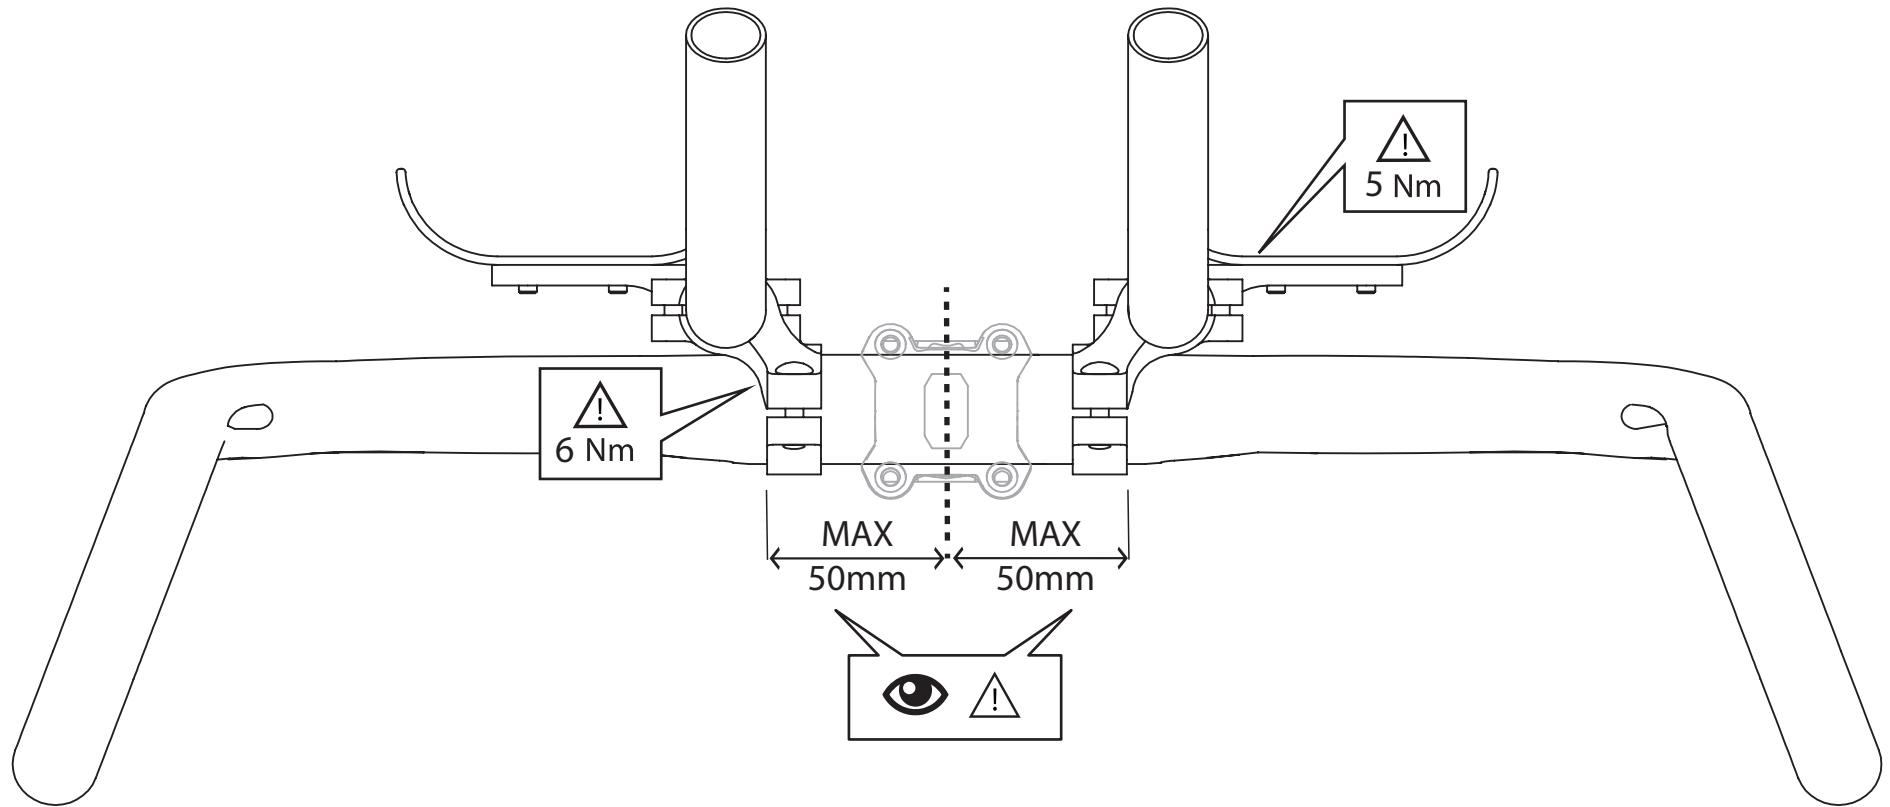

1x Armpad Right

12x Bolts

Missile Clip-on parts

2x Extension SKI 65deg

2x Extension S-Bend 30deg

2x Extension SKI 45deg

2x Extension TRI-Bend 20deg

Max/min Extension length

Max extension width

Exploded view installation

Spacers and bolt length

M5x25 M5x35 M5x45 M5x55 M5x65 M5x75 M5x85

Spacer (mm)	10	20	30	40	50	60	70
Bolt (mm)	25	35	35	55	65	75	85

WWW.PRO-BIKEGEAR.COM