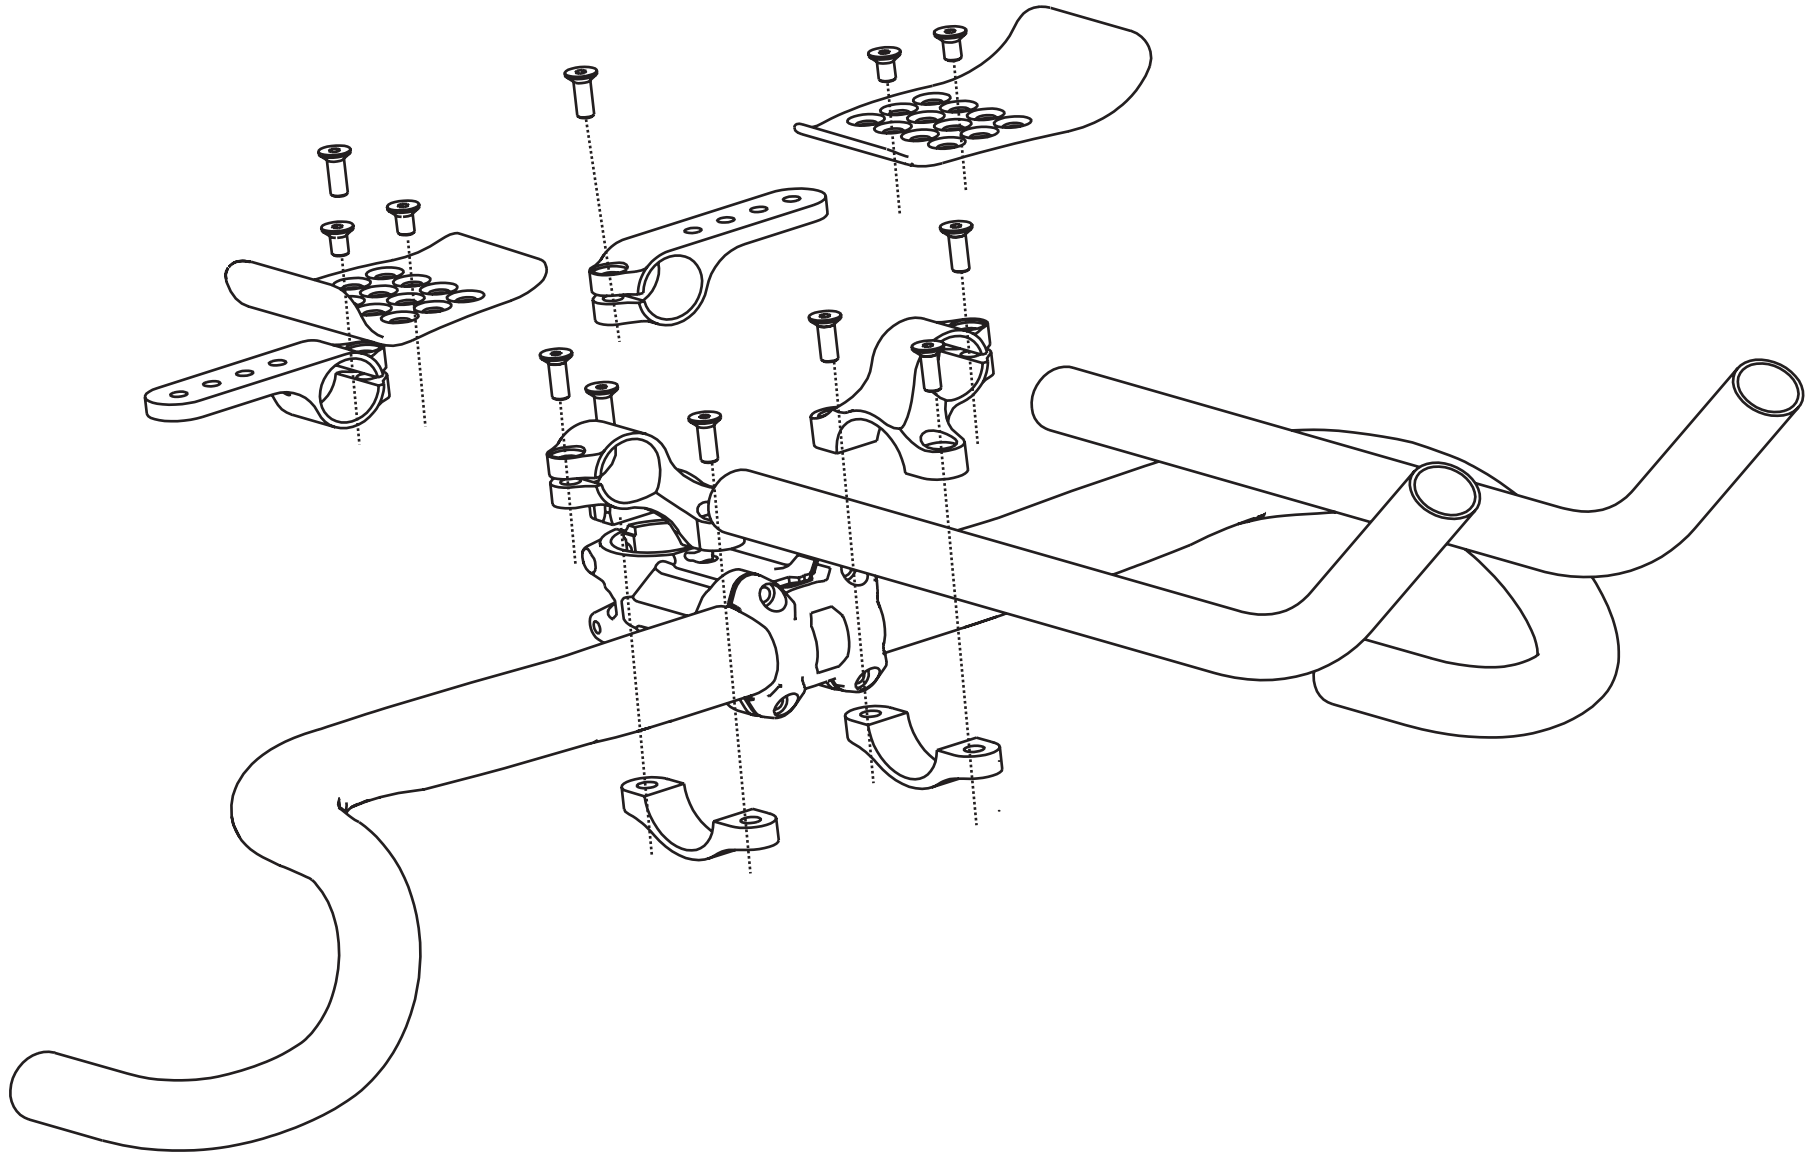

1x Armpad Right

12x Bolts

Missile Clip-on parts

2x Extension SKI 65deg

2x Extension S-Bend 30deg

2x Extension SKI 45deg

2x Extension TRI-Bend 20deg

Max/min Extension length

Max extension width

Exploded view installation

Spacers and bolt length

M5x25 M5x35 M5x45 M5x55 M5x65 M5x75 M5x85

Spacer (mm)	10	20	30	40	50	60	70
Bolt (mm)	25	35	35	55	65	75	85

WWW.PRO-BIKEGEAR.COM