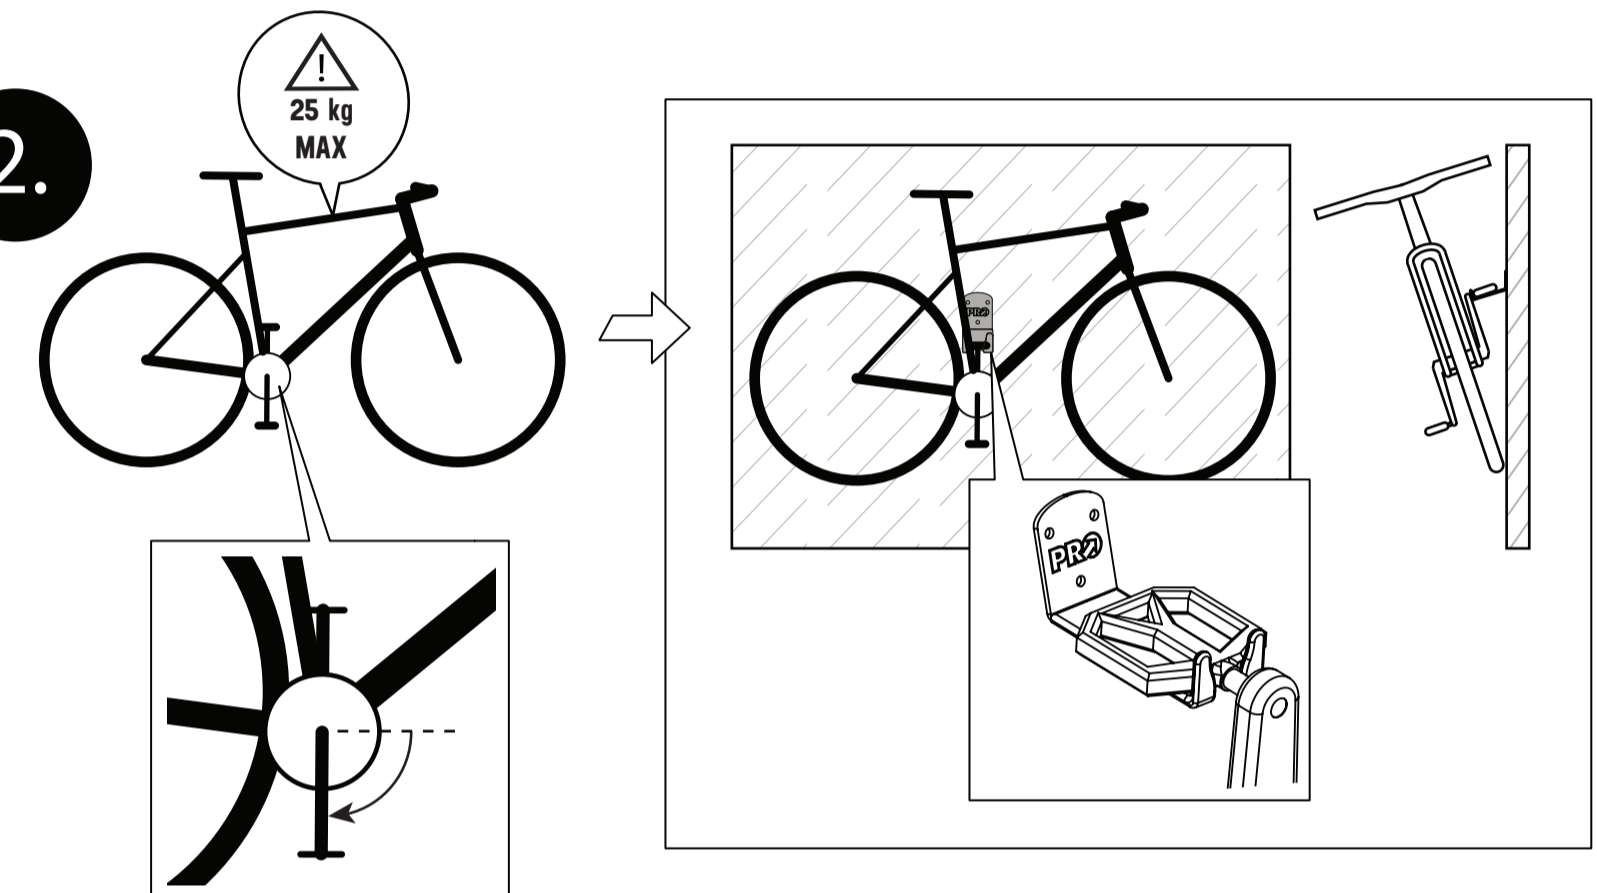

PRO Wall Mount Sport
INSTRUCTIONS
PRSI0081

1 x

2 x

7 x

5x50 mm

7 x

8 mm

1.

2.

3.