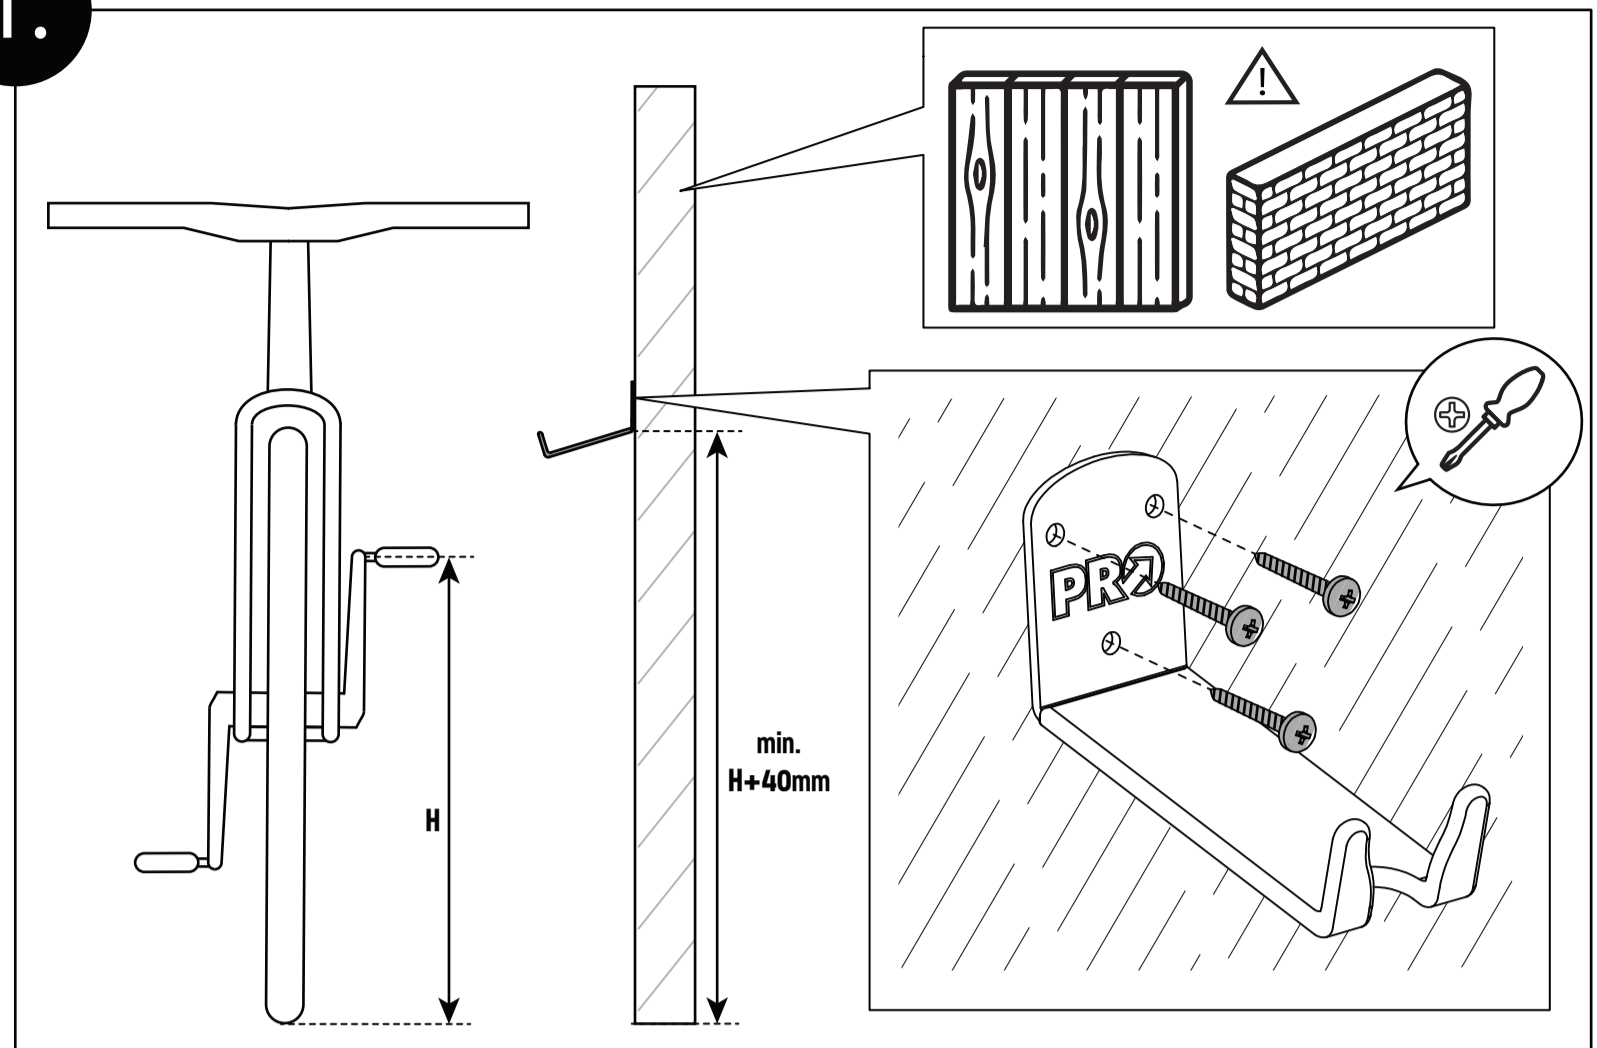

PRO Wall Mount Sport  
INSTRUCTIONS  
PRSI0081

1 x

2 x

7 x

5x50 mm

7 x

8 mm

1.