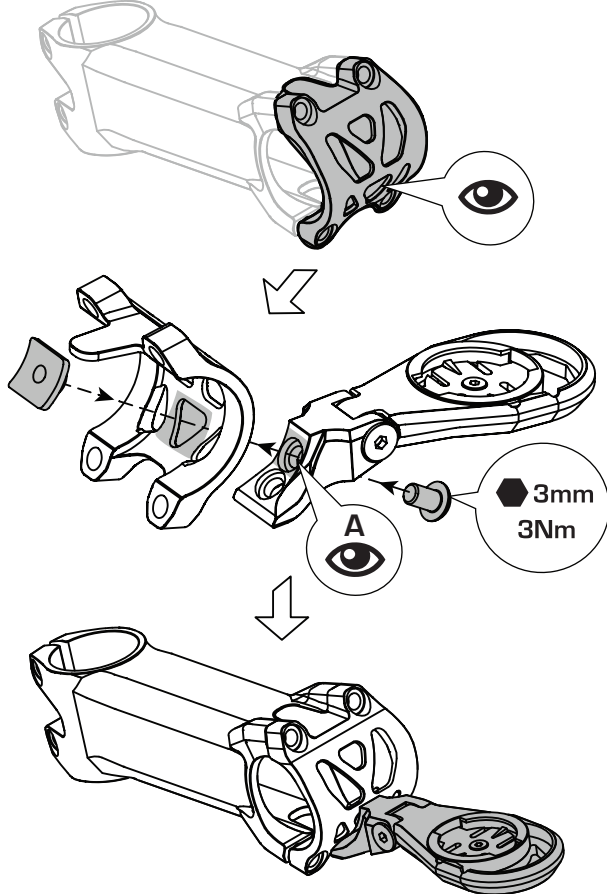

**PRO**  
POWERS YOUR  
PERFORMANCE

PRO COMPUTER MOUNT  
STEM FACEPLATE

PRSI0107B

Vibe carbon stem &  
Vibe SL / Vibe Aero / Discover 10

2A

Vibe SL / Vibe Aero / Discover 10

2B

Vibe Carbon