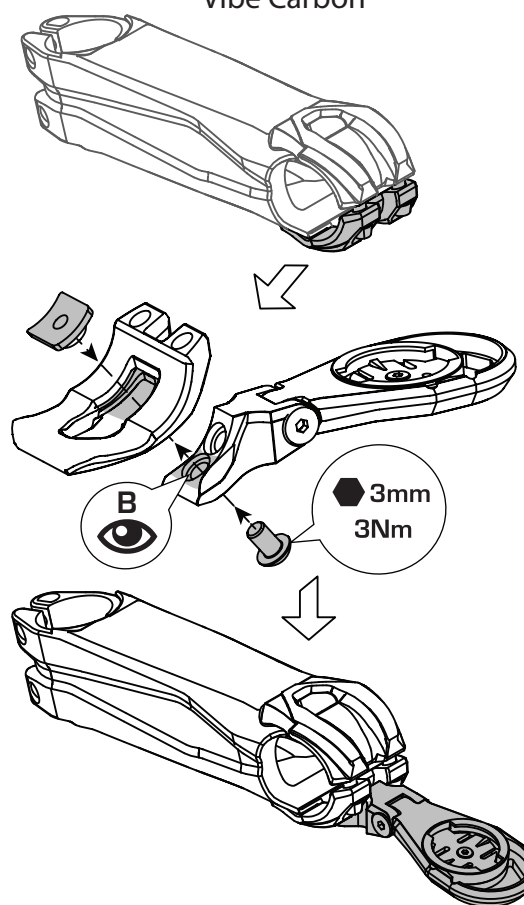

**PRO**  
POWERS YOUR  
PERFORMANCE

PRO COMPUTER MOUNT  
STEM FACEPLATE

PRSI0107B

Vibe carbon stem &  
Vibe SL / Vibe Aero / Discover 10

2A

Vibe SL / Vibe Aero / Discover 10

2B

Vibe Carbon